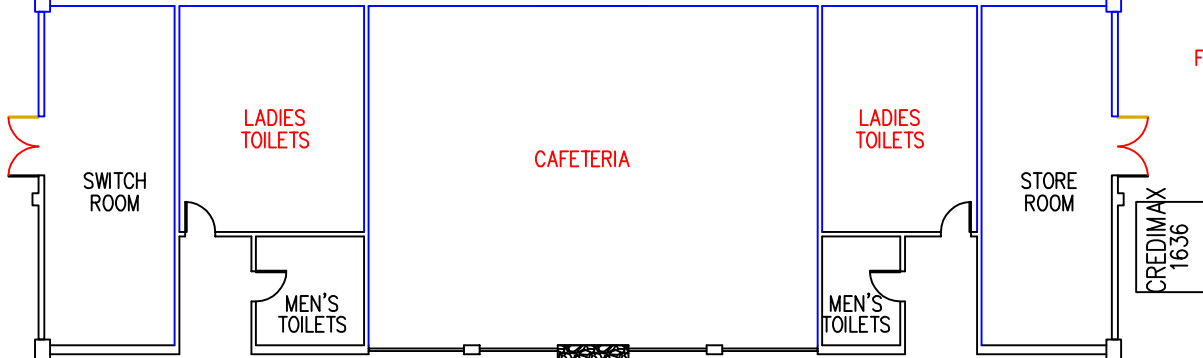

THIS FLOORPLAN IS SUBJECT TO ALTERATIONS

FIRE EXIT

FIRE EXIT

SWITCH ROOM

FIRE HOSE

TRICAL
JM

DEVORE

1618
LIFE
STYLE
JEWEL.