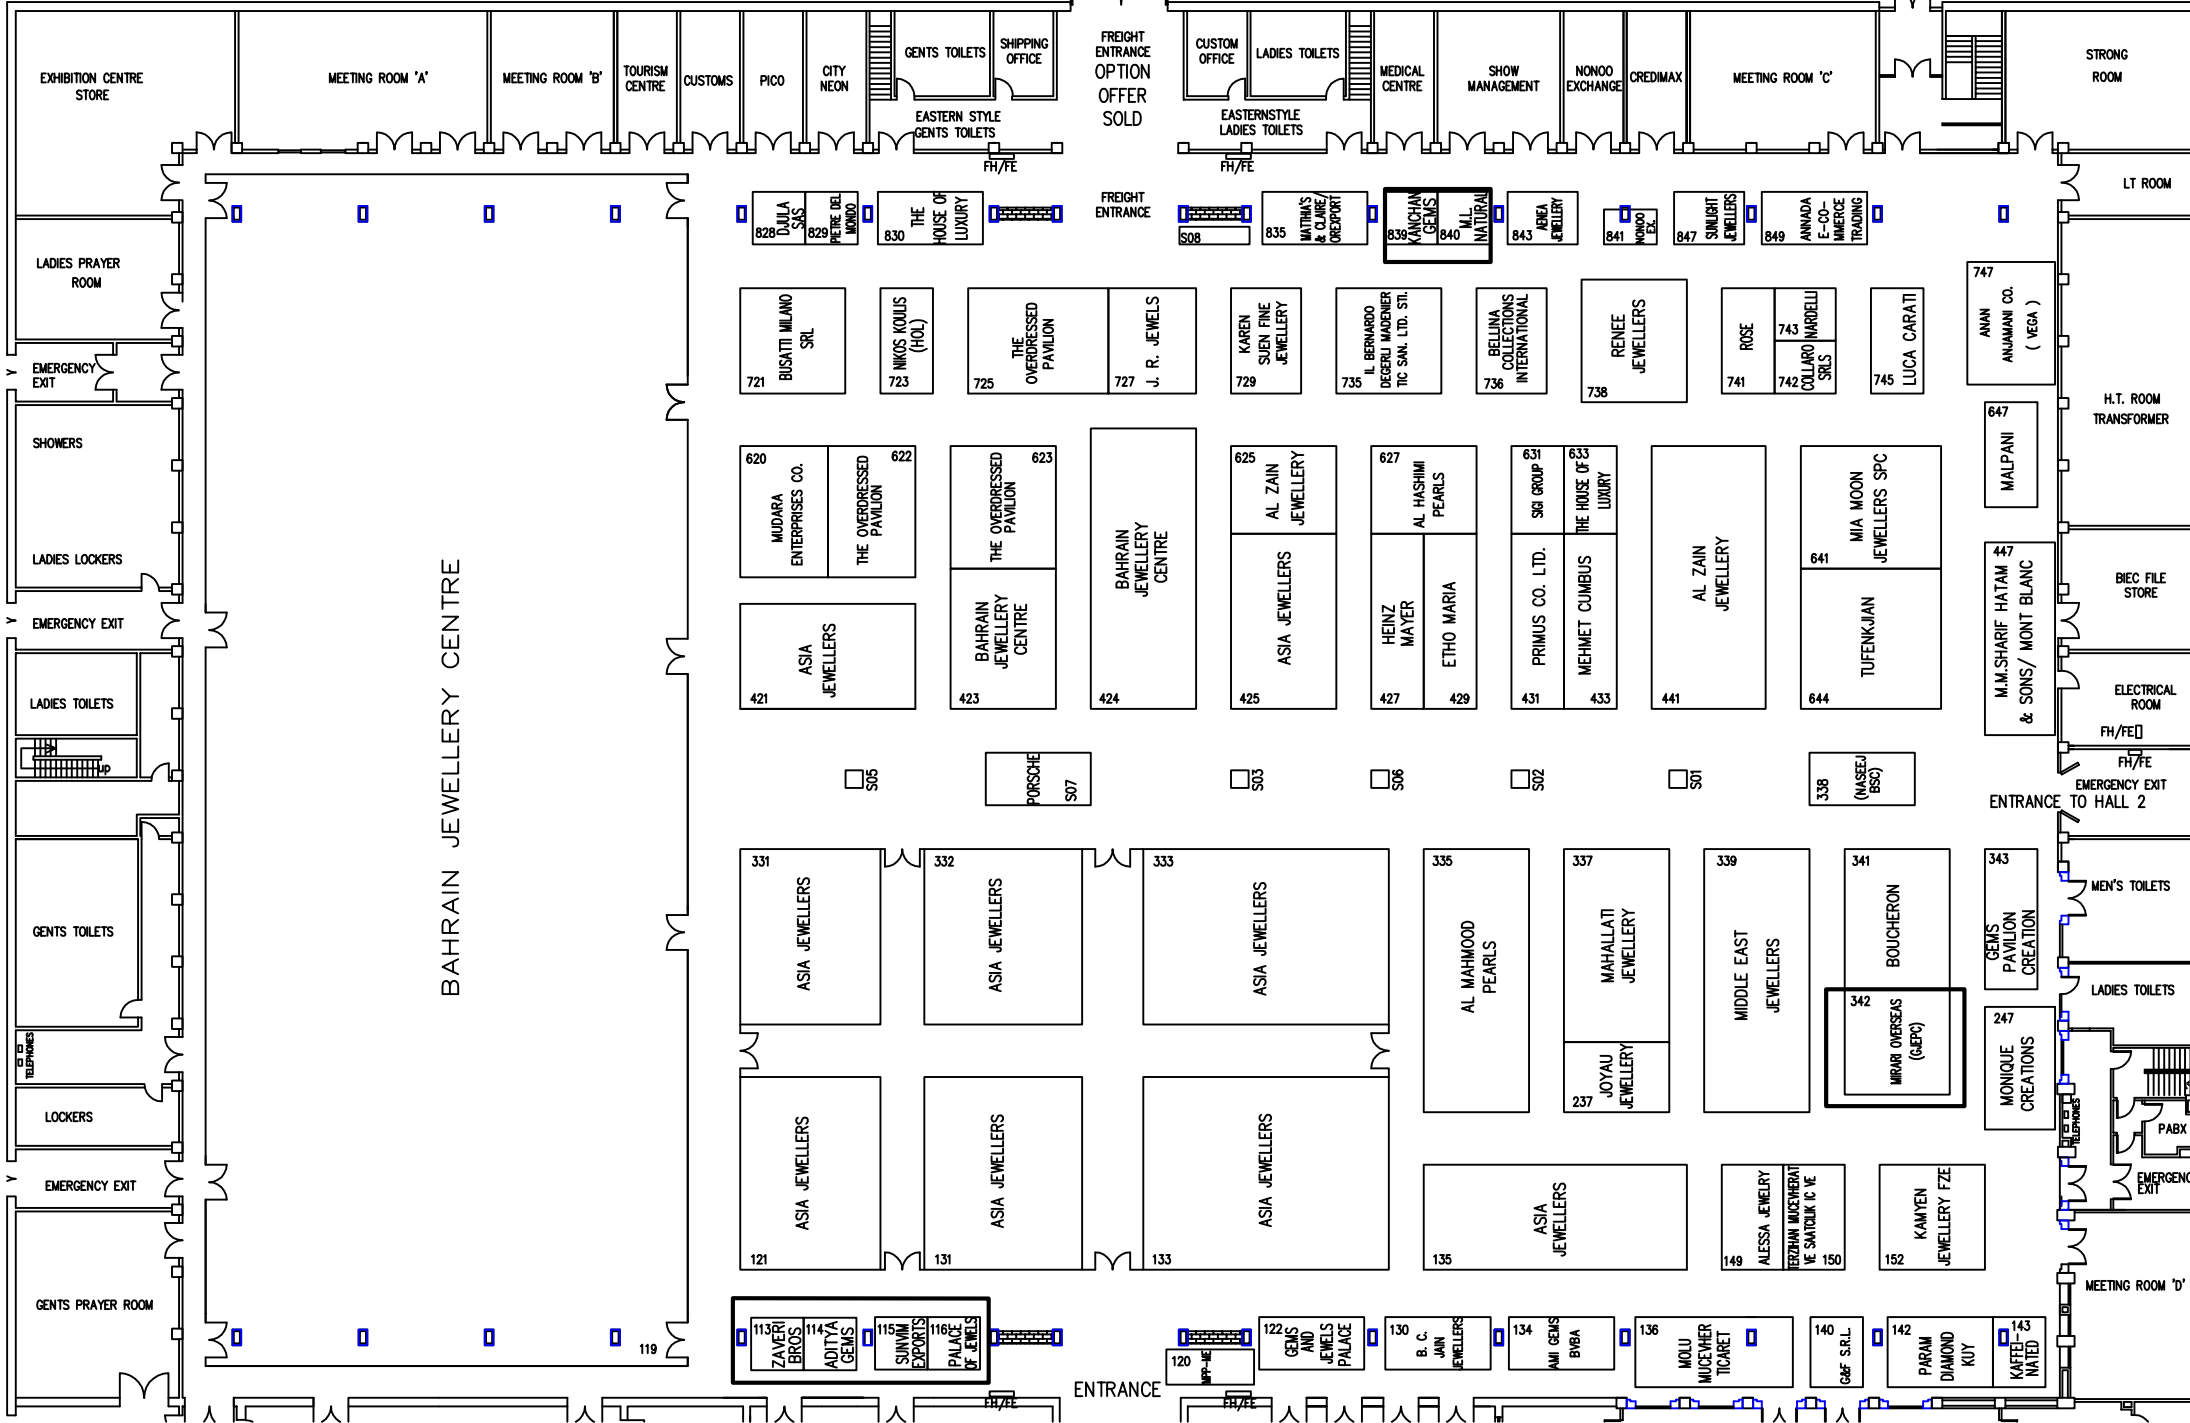

OPTION
OFFER
SOLD

KEY : GJEPG - INDIAN PAVILION

THIS FLOORPLAN IS SUBJECT TO ALTERATIONS

- S05 - GANH GANH LTD.
- S03 - KAMYEN JEWELLERY FZE.
- S02 - S.K. JEWELLERY LLP
- S01 - AL ZAIN JEWELLERY
- S08 - MPP-ME (LLC)
- S07 - PORSCHE
- S06 - AL HASHIMI PEARLS

JEWELLERY ARABIA 18
EXHIBITION HALL 1
Date: 20.11.18

BAHRAIN JEWELLERY CENTRE

ENTRANCE

ENTRANCE TO HALL 2