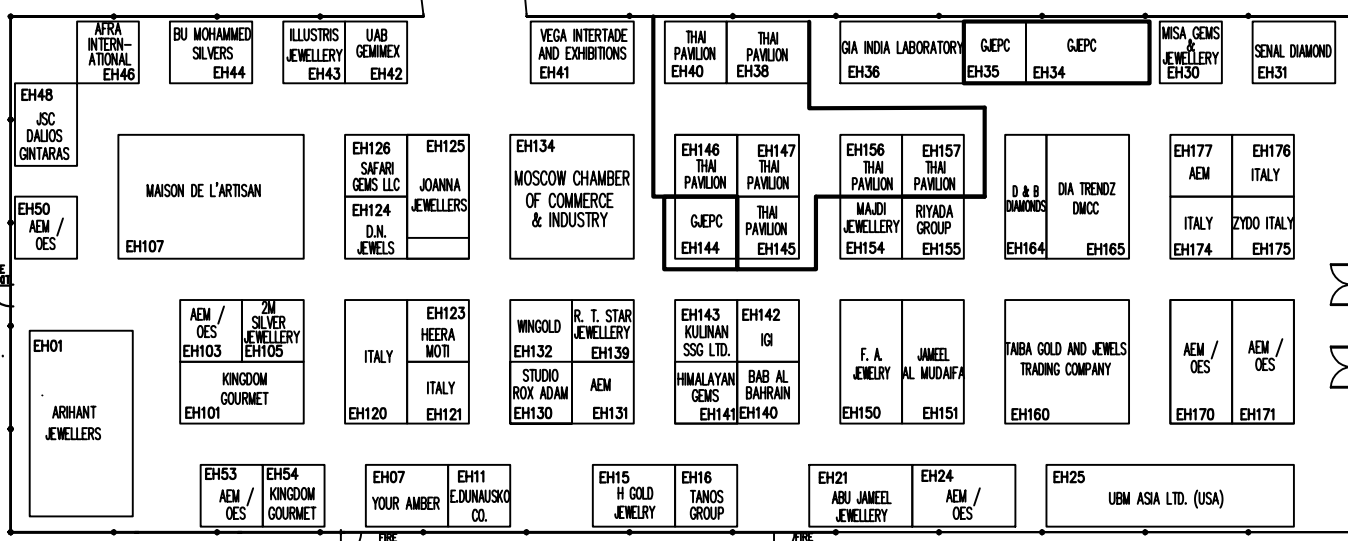

JEWELLERY ARABIA 19
 MAIN ENTRANCE HALL
 Date: 28.08.19

OPTION
 OFFER
 SOLD

THIS FLOORPLAN IS SUBJECT TO ALTERATIONS

KEY :
 ——— GJPMCT and TGJTA c/o Vega Intertrade and Exhibition
 ——— GJEPC – INDIAN PAVILION